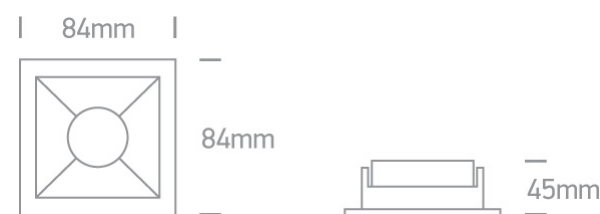

## 50105M/B/CU

Black Body Copper Reflector Dark Light Recessed MR16 spot with GU10 lampholder.

Complies with standard EN60598-1 and any other specific standards.

### Dimensions

### Physical Specification

Item Group	01 Recessed Spots Fixed
Family	The Chill Out Range Square
Order Code	50105M/B/CU
Colour	Black-Copper
Material	Aluminium
Shape	Rectangular
Length	84mm
Width	84mm
Height	45mm
Cutout Hole Width	76mm
Cutout Hole Length	76mm
Recessed Ceiling	Yes