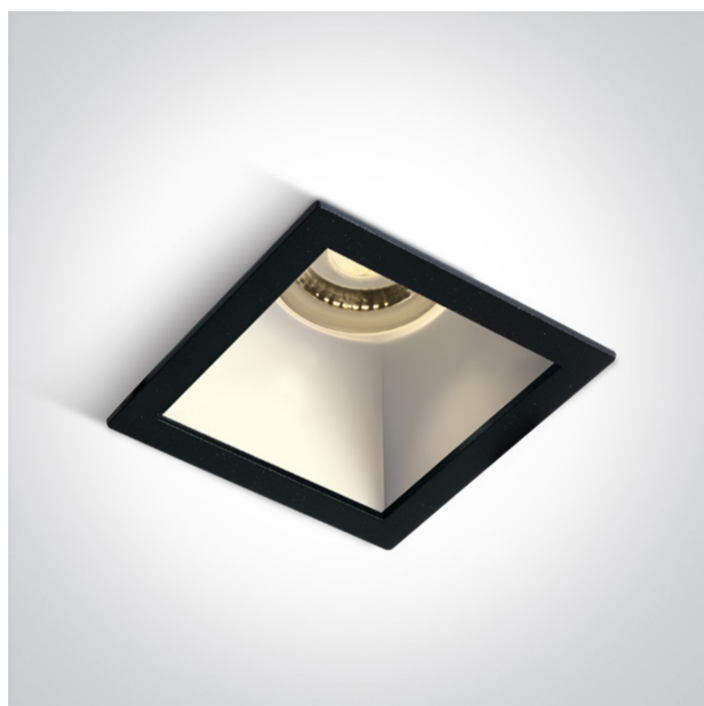

01 Recessed Spots Fixed > The Chill Out Range Square

50105M/B/W

Black Body White Reflector Dark Light Recessed MR16 spot with GU10 lampholder.

Complies with standard EN60598-1 and any other specific standards.

Downloads

Dimensions

Physical Specification

Item Group	01 Recessed Spots Fixed
Family	The Chill Out Range Square
Order Code	50105M/B/W
Colour	Black-White
Material	Aluminium
Shape	Rectangular
Length	84mm
Width	84mm
Height	45mm
Cutout Hole Width	76mm
Cutout Hole Length	76mm
Recessed Ceiling	Yes