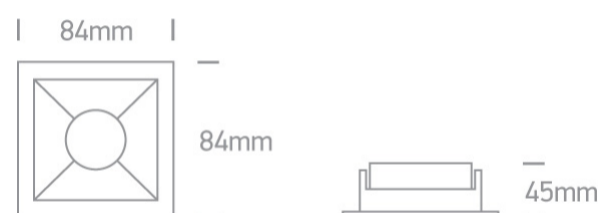

01 Recessed Spots Fixed > The Chill Out Range Square

50105M/B/W

Black Body White Reflector Dark Light Recessed MR16 spot with GU10 lampholder.

Complies with standard EN60598-1 and any other specific standards.

Downloads

Dimensions

Physical Specification

Item Group	01 Recessed Spots Fixed
Family	The Chill Out Range Square
Order Code	50105M/B/W
Colour	Black-White
Material	Aluminium
Shape	Rectangular
Length	84mm
Width	84mm
Height	45mm
Cutout Hole Width	76mm
Cutout Hole Length	76mm
Recessed Ceiling	Yes

Depth Required	130mm
Indoor	Yes
Adjustable	No

Electrical Characteristics

Gear	No
Fitting + Driver	
Input Voltage	100-240V
50 Hz	Yes
60 Hz	Yes
Safety Class	
Power(Watts)	10W
IP Rating	IP20
Light Source	Replaceable lamp
Lamp Holder	GU10
Number of Lamps	1
Dimmable	N/A
Cable Length	15cm
F Mark	

Illumination Data

Illumination Diagram	
Dark Light	Yes

Packing Info

Box Length	10cm
Box Width	10cm
Box Height	10cm
Box Weight	0,183kg

Pcs/Carton

50

Barcode

5291889053194