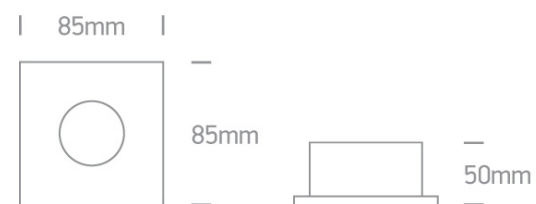

## 50105R/MC

IP44 Bathroom Recessed MR16 spot with GU5,3 lampholder.

Complies with standard EN60598-1 and any other specific standards.

### Dimensions

Brushed Chrome

Material

Die Cast

Shape

Rectangular

Length

85mm

Width	85mm
Height	50mm
Cutout Hole Diameter	70mm
Recessed Ceiling	Yes
Depth Required	100mm
Indoor	Yes
Adjustable	No