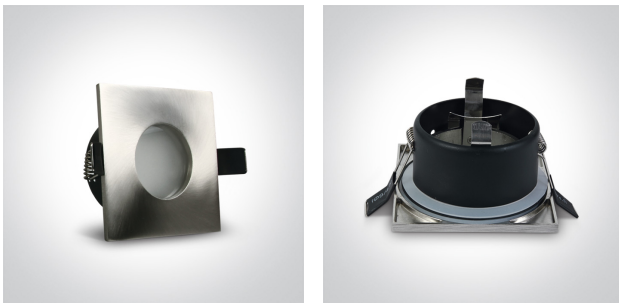

Gallery

Physical Specification

Item Group

01 Recessed Spots Fixed

Family

The Bathroom Range IP44 Die Cast

Order Code

50105R/MC

Colour

Brushed Chrome

Material

Die Cast

Shape

Rectangular

Length

85mm