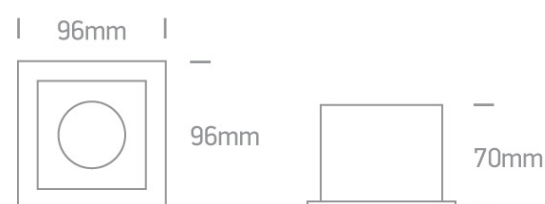

03 Recessed Spots Adjustable>The Dark Light Range Metal

51105TA/W

Dark Light Recessed Square adjustable MR16 Swivel spot with GU10 lampholder.

Complies with standard EN60598-1 and any other specific standards.

Downloads

Dimensions

Gallery

Physical Specification

Item Group	03 Recessed Spots Adjustable
Family	The Dark Light Range Metal
Order Code	51105TA/W
Colour	White
Material	Metal
Shape	Rectangular
Length	96mm

Width	96mm
Height	70mm
Cutout Hole Width	80mm
Cutout Hole Length	80mm
Recessed Ceiling	Yes
Depth Required	150mm
Indoor	Yes
Adjustable	1 Direction

Electrical Characteristics

Gear	No
Fitting + Driver	
Input Voltage	100-240V
50 Hz	Yes
60 Hz	Yes
Safety Class	
Power(Watts)	50W
IP Rating	IP20
Light Source	Replaceable lamp
Lamp Holder	GU10
Number of Lamps	1
Dimmable	N/A
Cable Length	15cm
F Mark	

Illumination Data

Illumination Diagram	
Dark Light	Yes

Packing Info

Box Length	10,5cm
Box Width	10,5cm
Box Height	9,5cm
Box Weight	0,340kg
Pcs/Carton	36
Barcode	5291889052548
HS Code	9405409900

Energy Label