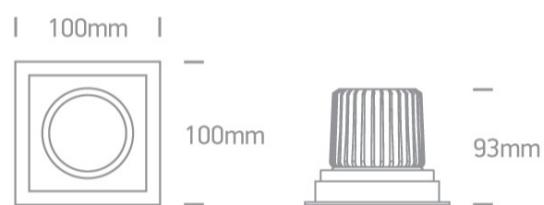

Dimensions