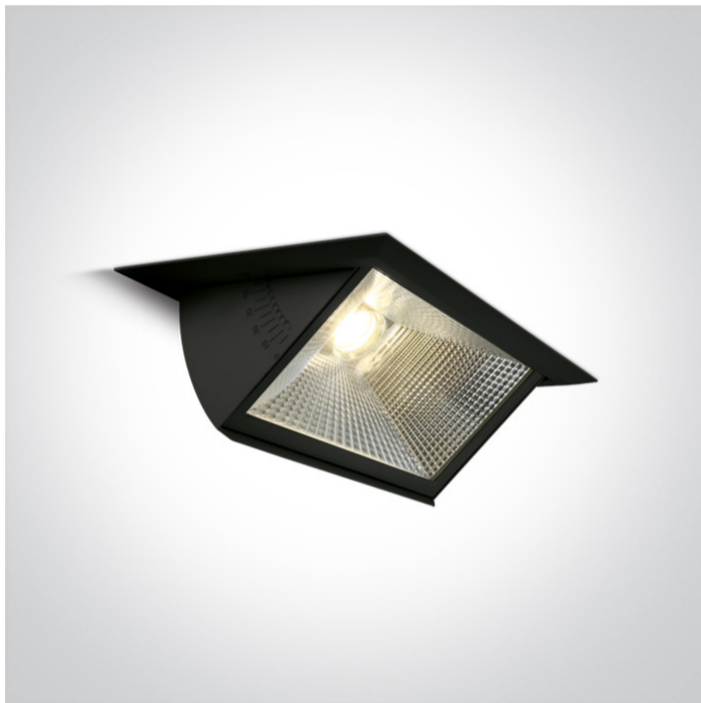

08 Downlights Adjustable LED>The Shop Classic Rectangle Die cast

51140/B/W

40W COB LED Recessed adjustable downlight, COB square range, IP20.

Supplied with non-dimmable LED driver.

Complies with standard EN60598-1 and any other specific standards.

Downloads

Dimensions

Physical Specification

Item Group	08 Downlights Adjustable LED
Family	The Shop Classic Rectangle Die cast
Order Code	51140/B/W
Colour	Black
Material	Aluminium
Shape	Rectangular
Length	235mm
Width	145mm
Height	110mm
Cutout Hole Width	220mm
Cutout Hole Length	130mm
Recessed Ceiling	Yes

Depth Required	140mm
Indoor	Yes
Adjustable	1 Direction

Electrical Characteristics

Gear	External-Included
Fitting + Driver	
Input Voltage	220-240V
50 Hz	Yes
60 Hz	Yes
Safety Class	
Power(Watts)	40W
IP Rating	IP20
Light Source	LED built in
Dimmable	No
F Mark	

Fitting	
Input Type	Constant Current
Input Current	1050mA
Voltage	35V
Safety Class	
Power(Watts)	37W
IP Rating	IP20
Light Source	LED built in
LED Type	COB
LED Brand	Sanan

Gear	
Gear Type	Led Driver

Input Voltage	220-240V
50 Hz	Yes
60 Hz	Yes
Power(Watts)	34,65-42W
Power Factor	0,9
Constant Current	Yes
1050mA	33-40V
IP Rating	IP20
Safety Class	
Dimmable	No
Housing Material	Plastic
Brand	Lifud