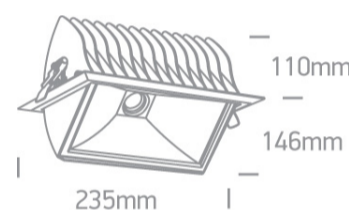

08 Downlights Adjustable LED>The Shop Classic Rectangle Die cast

51140/B/W

40W COB LED Recessed adjustable downlight, COB square range, IP20.

Supplied with non-dimmable LED driver.

Complies with standard EN60598-1 and any other specific standards.

Downloads

Dimensions

Physical Specification

Item Group	08 Downlights Adjustable LED
Family	The Shop Classic Rectangle Die cast
Order Code	51140/B/W
Colour	Black
Material	Aluminium
Shape	Rectangular
Length	235mm
Width	145mm
Height	110mm
Cutout Hole Width	220mm
Cutout Hole Length	130mm
Recessed Ceiling	Yes

Depth Required	140mm
Indoor	Yes
Adjustable	1 Direction

Electrical Characteristics

Gear	External-Included
Fitting + Driver	
Input Voltage	220-240V
50 Hz	Yes
60 Hz	Yes
Safety Class	
Power(Watts)	40W
IP Rating	IP20
Light Source	LED built in
Dimmable	No
F Mark	