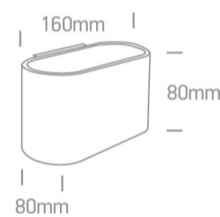

13 Wall & Ceiling>G9 Decorative Wall Lights Aluminium

60056/W

30W G9 Decorative Wall Lights

Complies with standard EN60598-1 and any other specific standards.

Downloads

Dimensions

Physical Specification

Item Group	13 Wall & Ceiling
Family	G9 Decorative Wall Lights Aluminium
Order Code	60056/W
Colour	White
Material	Aluminium
Surface Wall	Yes
Indoor	Yes
Adjustable	No