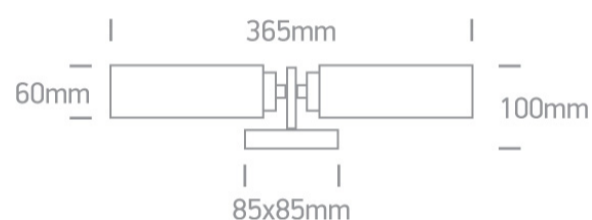

16 Bathroom & Mirror>Mirror Side Lights Metal & glass

60106A/C

2x40W E14 Mirror Side Light, IP44.

Supplied with non-dimmable LED driver.

Complies with standard EN60598-1 and any other specific standards.

Downloads

Dimensions

Physical Specification

Product Type	Gear
Item Group	16 Bathroom & Mirror
Family	Mirror Side Lights Metal & glass
Order Code	60106A/C
Colour	Chrome
Material	Metal
Diffuser Material	Glass
Shape	Circular
Height	365mm
Diameter	60mm
Surface Wall	Yes
Indoor	Yes

Illumination Data

Illumination Diagram

Packing Info

Box Length

29cm

Box Width

9,5cm

Box Height