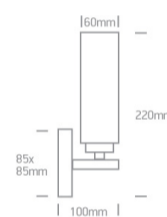

16 Bathroom & Mirror>Mirror Side Lights Metal & glass

60106/C

40W E14 Mirror Side Light, IP44.

Supplied with non-dimmable LED driver.

Complies with standard EN60598-1 and any other specific standards.

Downloads

Dimensions

Physical Specification

Item Group	16 Bathroom & Mirror
Family	Mirror Side Lights Metal & glass
Order Code	60106/C
Colour	Chrome
Material	Metal
Diffuser Material	Glass
Shape	Circular
Height	220mm
Diameter	60mm
Surface Wall	Yes
Indoor	Yes

## Packing Info

Box Length

12,5cm

Box Width

9,5cm

Box Height

28cm

Box Weight