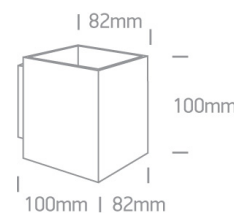

## 6017A/B

30W G9 Aluminium Decorative Wall Lights.

Complies with standard EN60598-1 and any other specific standards.

Downloads

Dimensions

Physical Specification

Item Group	13 Wall & Ceiling
Family	G9 Decorative Wall Lights Aluminium
Order Code	6017A/B
Colour	Black
Material	Aluminium
Shape	Rectangular
Length	100mm
Width	82mm
Height	100mm
Surface Wall	Yes
Indoor	Yes
Adjustable	No