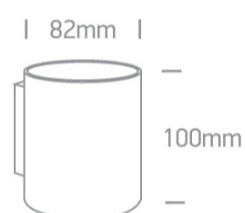

13 Wall & Ceiling>G9 Decorative Wall Lights Aluminium

6017/B

30W G9 Aluminium Decorative Wall Lights.

Complies with standard EN60598-1 and any other specific standards.

Downloads

Dimensions

Physical Specification

Item Group	13 Wall & Ceiling
Family	G9 Decorative Wall Lights Aluminium
Order Code	6017/B
Colour	Black
Material	Aluminium
Shape	Circular
Surface Wall	Yes
Indoor	Yes
Adjustable	No

Electrical Characteristics