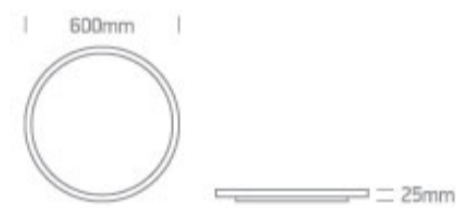

New 2022 Edition 3>Bathroom

60208

20W LED Round Mirror, IP44.

Dimmable and CCT adjustable 3000-6500K.
With separate switch.

Complies with standard EN60598-1 and any other specific standards.

Downloads

Dimensions

Gallery

Physical Specification

Item Group	New 2022 Edition 3
Family	Bathroom
Order Code	60208
Material	Aluminium + Glass
Shape	Circular
Height	25mm
Diameter	600mm

Surface Wall	Yes
--------------	-----

Indoor	Yes
--------	-----