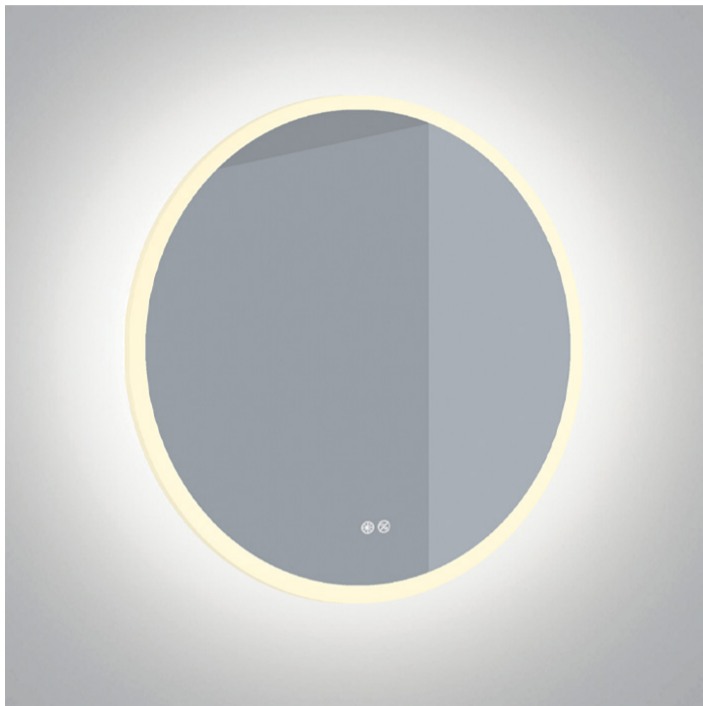

New 2022 Edition 3>Bathroom

60208

20W LED Round Mirror, IP44.

Dimmable and CCT adjustable 3000-6500K.
With separate switch.

Complies with standard EN60598-1 and any other specific standards.

Downloads

Dimensions

Gallery

Physical Specification

Item Group	New 2022 Edition 3
Family	Bathroom
Order Code	60208
Material	Aluminium + Glass
Shape	Circular
Height	25mm
Diameter	600mm

Surface Wall	Yes
--------------	-----

Indoor	Yes
--------	-----