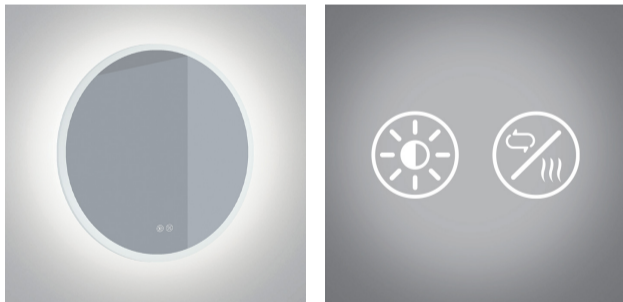

New 2022 Edition 3>Bathroom

60208

20W LED Round Mirror, IP44.

Dimmable and CCT adjustable 3000-6500K.
With separate switch.

Complies with standard EN60598-1 and any other specific standards.

Downloads

Dimensions

Gallery

Physical Specification

Item Group	New 2022 Edition 3
Family	Bathroom
Order Code	60208
Material	Aluminium + Glass
Shape	Circular
Height	25mm
Diameter	600mm

Surface Wall	Yes
--------------	-----

Indoor	Yes
--------	-----