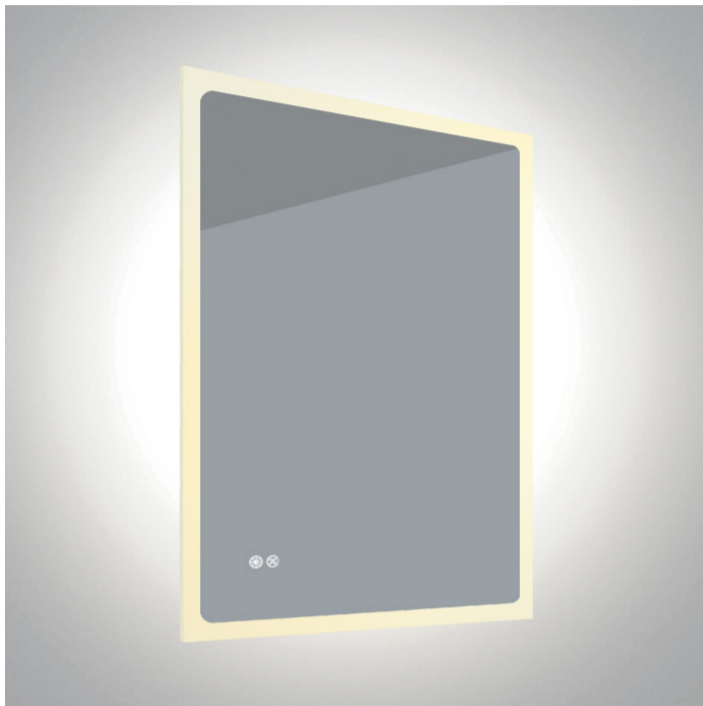

New 2022 Edition 3>Bathroom

60208A

20W LED Square Mirror, IP44.

Dimmable and CCT adjustable 3000-6500K.
With separate switch.

Complies with standard EN60598-1 and any other specific standards.

Downloads

Dimensions

Gallery

Physical Specification

Item Group	New 2022 Edition 3
Family	Bathroom
Order Code	60208A
Material	Aluminium + Glass
Shape	Circular
Height	25mm
Diameter	600mm

Surface Wall	Yes
--------------	-----

Indoor	Yes
--------	-----