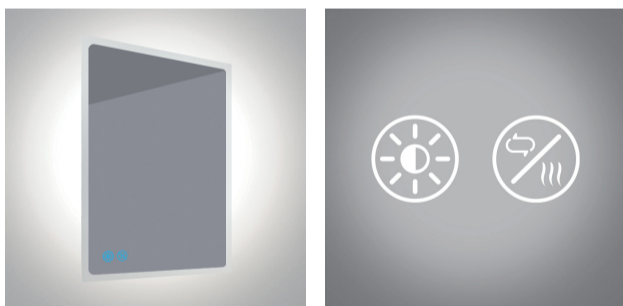

New 2022 Edition 3>Bathroom

60208A

20W LED Square Mirror, IP44.

Dimmable and CCT adjustable 3000-6500K.
With separate switch.

Complies with standard EN60598-1 and any other specific standards.

Downloads

Dimensions

Gallery

Physical Specification

Item Group	New 2022 Edition 3
Family	Bathroom
Order Code	60208A
Material	Aluminium + Glass
Shape	Circular
Height	25mm
Diameter	600mm

Surface Wall	Yes
--------------	-----

Indoor	Yes
--------	-----