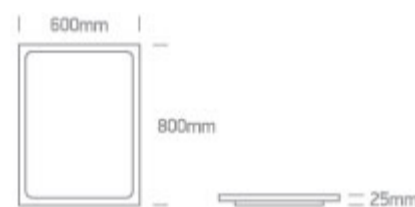

New 2022 Edition 3>Bathroom

60208A

20W LED Square Mirror, IP44.

Dimmable and CCT adjustable 3000-6500K.
With separate switch.

Complies with standard EN60598-1 and any other specific standards.

Downloads

Dimensions

Gallery

Physical Specification

Item Group	New 2022 Edition 3
Family	Bathroom
Order Code	60208A
Material	Aluminium + Glass
Shape	Circular
Height	25mm
Diameter	600mm

Surface Wall	Yes
--------------	-----

Indoor	Yes
--------	-----