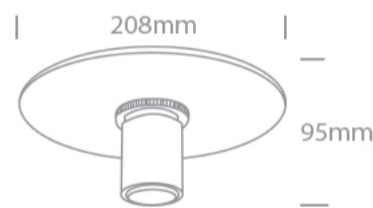

New 2023 Edition 2>Decorative

62120/BBS

E27 Decorative Recessed Brushed Brass fitting, IP20.

Complies with standard EN60598-1 and any other specific standards.

Downloads

Dimensions

Physical Specification

Item Group	New 2023 Edition 2
Family	Decorative
Order Code	62120/BBS
Colour	Brushed Brass
Material	Aluminium
Shape	Circular
Height	95mm
Diameter	208mm
Cutout Hole Diameter	150mm
Recessed Ceiling	Yes
Depth Required	50mm
Indoor	Yes

Adjustable

No

Electrical Characteristics

Gear

No

Fitting + Driver

Input Voltage

100-240V