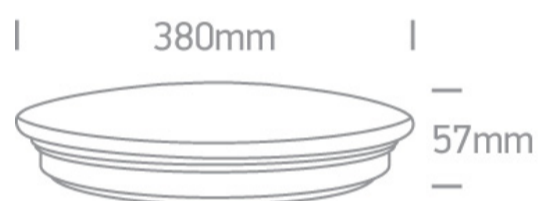

Downloads

Dimensions

Physical Specification

Item Group	14 Plafo
Family	The LED Plafo Range
Order Code	62154/C/W
Colour	Chrome
Material	Iron
Diffuser Material	PC
Shape	Circular
Height	57mm
Diameter	380mm
Surface Ceiling	Yes
Indoor	Yes
Adjustable	No