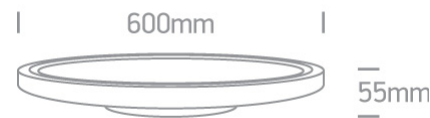

14 Plafo>The Ultra Slim LED Floating Plafo Aluminium

62160FB/B/C

60W LED slim plafo light, IP20, suitable for residential and commercial application.

Supplied with non-dimmable LED driver.

Complies with standard EN60598-1 and any other specific standards.

Downloads

Dimensions

Physical Specification

| | |
|-----------------|---|
| Item Group | 14 Plafo |
| Family | The Ultra Slim LED Floating Plafo Aluminium |
| Order Code | 62160FB/B/C |
| Colour | Black |
| Material | Aluminium |
| Shape | Circular |
| Height | 55mm |
| Diameter | 600mm |
| Surface Ceiling | Yes |
| Indoor | Yes |
| Adjustable | No |