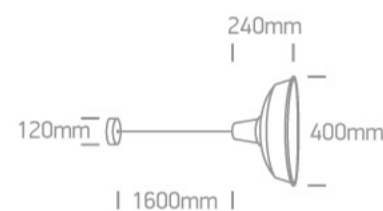

17 Pendants > Retro Pendants

63020/B/BS

E27 20W Aluminium Retro pendant with 160cm suspension, IP20.

Complies with standard EN60598-1 and any other specific standards.

Downloads

Dimensions

Physical Specification

Item Group	17 Pendants
Family	Retro Pendants
Order Code	63020/B/BS
Colour	Black-Brass
Material	Aluminium
Shape	Circular
Height	240mm
Diameter	400mm
Suspended Ceiling	Yes
Indoor	Yes
Adjustable	No

Gear	No
Fitting + Driver	
Input Voltage	100-240V
50 Hz	Yes
60 Hz	Yes
Safety Class	
Power(Watts)	20W
IP Rating	IP20
Light Source	Replaceable lamp
Lamp Holder	E27
Number of Lamps	1
Dimmable	N/A
F Mark	