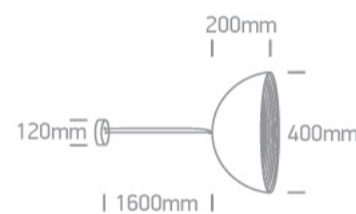

17 Pendants > Bowl Shade Pendant Range

63022/B/BS

E27 20W Aluminium Bowl Shade pendant with 160cm suspension, IP20.

Complies with standard EN60598-1 and any other specific standards.

Downloads

Dimensions

Physical Specification

Item Group	17 Pendants
Family	Bowl Shade Pendant Range
Order Code	63022/B/BS
Colour	Black-Brass
Material	Aluminium
Shape	Circular
Height	200mm
Diameter	400mm
Suspended Ceiling	Yes
Indoor	Yes
Adjustable	No