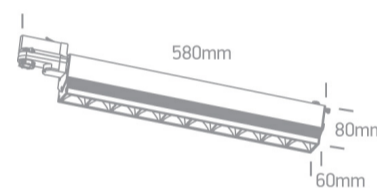

09 Track Lights > Adjustable LED Linear Track Light

65024T/B/C

10X5W COB linear track light spot $\pm 45^\circ$ adjustable, ideal for shops and showrooms.

Complete with driver.

Complies with standard EN60598-1 and any other specific standards.

Downloads

Dimensions

Related items

40002A/B

40003A/B

Physical Specification

Item Group	09 Track Lights
Family	Adjustable LED Linear Track Light
Order Code	65024T/B/C
Colour	Black
Material	Aluminium + Plastic
Shape	Rectangular
Length	580mm

Width	60mm
Height	80mm
Track mounted	Yes
Indoor	Yes
Adjustable	1 Direction

Electrical Characteristics

Gear	Built In
Fitting + Driver	
Input Voltage	220-240V
50 Hz	Yes
60 Hz	Yes
Safety Class	
Power(Watts)	10x5W
IP Rating	IP20
Light Source	LED built in
Dimmable	No

Illumination Data

Colour Temperature	4000K
Lumen Output	10x580lm
Light Efficiency	116lm/W
CRI	80
Beam Angle	30°
Illumination Diagram	

Packing Info

Box Length	51,5cm
Box Width	9cm
Box Height	13cm
Box Weight	1.940kg
Pcs/Carton	10