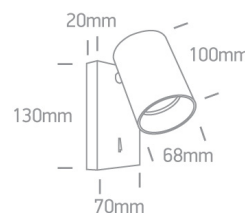

18 Decorative>The Retro GU10 Spots

65105NA/MG

10W Retro surface wall decorative MR16 GU10 Spot.

Complies with standard EN60598-1 and any other specific standards.

Downloads

Dimensions

Physical Specification

Item Group	18 Decorative
Family	The Retro GU10 Spots
Order Code	65105NA/MG
Colour	Metal Grey
Material	Aluminium
Shape	Rectangular
Length	130mm
Width	70mm
Height	20mm
Surface Wall	Yes
Indoor	Yes
Adjustable	2 Directions

## Packing Info

Box Length	15cm
------------	------

Box Width	13cm
-----------	------

Box Height	8,5cm
------------	-------

Box Weight	0,55Kg
------------	--------

Pcs/Carton	24
------------	----

Carton Weight	13,2Kg
---------------	--------