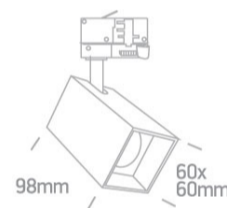

10 Track Spots>The Dark Light GU10 Range Square

65105NAT/B

10W Dark Light GU10 Track Spot.

Complies with standard EN60598-1 and any other specific standards.

Downloads

Dimensions

Related items

40002A/B

40003A/B

Physical Specification

Item Group	10 Track Spots
Family	The Dark Light GU10 Range Square
Order Code	65105NAT/B
Colour	Black
Material	Aluminium
Shape	Rectangular
Length	60mm

Width	60mm
Height	98mm
Track mounted	Yes
Indoor	Yes
Adjustable	2 Directions