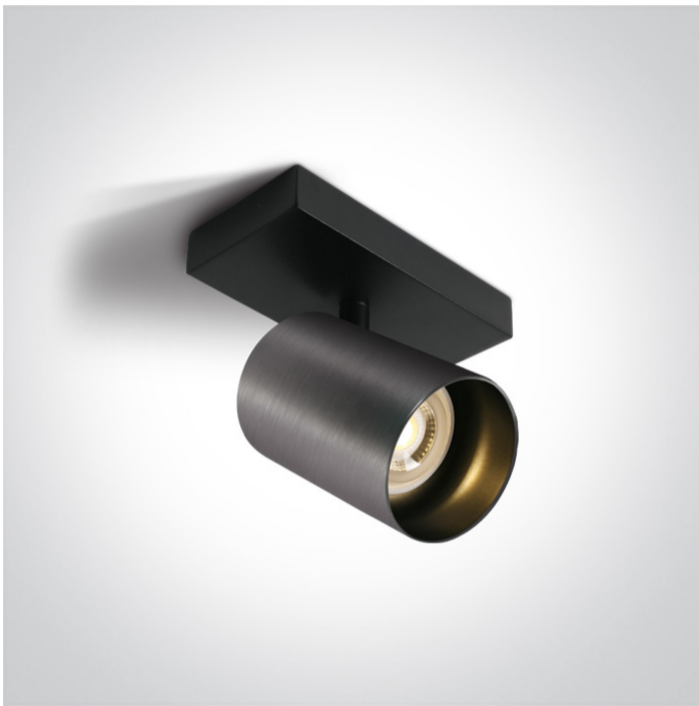

18 Decorative>The Retro GU10 Spots

65105N/MG

10W Retro surface wall and ceiling decorative MR16 GU10 Spot.

Complies with standard EN60598-1 and any other specific standards.

Downloads

Dimensions

Physical Specification

Item Group	18 Decorative
Family	The Retro GU10 Spots
Order Code	65105N/MG
Colour	Metal Grey
Material	Aluminium
Shape	Rectangular
Length	130mm
Width	70mm
Height	20mm
Surface Ceiling	Yes
Surface Wall	Yes
Indoor	Yes

Adjustable

2 Directions

Electrical Characteristics

Gear

No

Fitting + Driver

Input Voltage

100-240V