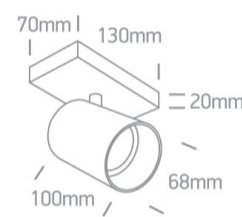

18 Decorative>The Retro GU10 Spots

65105N/MG

10W Retro surface wall and ceiling decorative MR16 GU10 Spot.

Complies with standard EN60598-1 and any other specific standards.

Downloads

Dimensions

Physical Specification

Item Group	18 Decorative
Family	The Retro GU10 Spots
Order Code	65105N/MG
Colour	Metal Grey
Material	Aluminium
Shape	Rectangular
Length	130mm
Width	70mm
Height	20mm
Surface Ceiling	Yes
Surface Wall	Yes
Indoor	Yes

Adjustable

2 Directions

Electrical Characteristics

Gear

No

Fitting + Driver

Input Voltage

100-240V

15cm

Box Width

13cm

Box Height

8,5cm

Box Weight

0,55Kg

Pcs/Carton