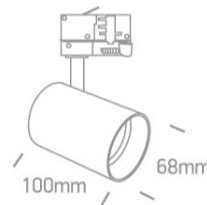

## 65105NT/B

10W Dark Light GU10 Track Spot Range .

Complies with standard EN60598-1 and any other specific standards.

Downloads

Dimensions

Related items

40002A/B

40003A/B

Physical Specification

Item Group

10 Track Spots

Family

The Dark Light GU10 Range Round

Order Code

65105NT/B

Colour

Black

Material

Aluminium

Shape

Circular

Height

100mm

Diameter	68mm
Track mounted	Yes
Indoor	Yes
Adjustable	2 Directions