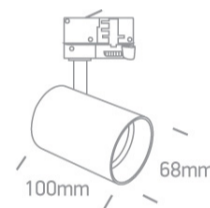

10 Track Spots>The Dark Light GU10 Range Round

65105NT/MG

10W Dark Light GU10 Track Spot Range .

Complies with standard EN60598-1 and any other specific standards.

Downloads

Dimensions

Related items

40002A/B

Colour

Metal Grey

Material

Aluminium

Shape

Circular

Height

100mm

Diameter	68mm
Track mounted	Yes
Indoor	Yes
Adjustable	2 Directions

Electrical Characteristics

Gear	No
------	----

Fitting + Driver

Input Voltage	100-240V
50 Hz	Yes
60 Hz	Yes
Safety Class	
Power(Watts)	10W
IP Rating	IP20
Light Source	Replaceable lamp
Lamp Holder	GU10
Number of Lamps	1
Dimmable	N/A
F Mark	

Illumination Data

Illumination Diagram	
Dark Light	Yes

Packing Info

Box Length	15cm
Box Width	13cm
Box Height	8,5cm
Pcs/Carton	24

Barcode

5291889065043

HS Code

9405409900