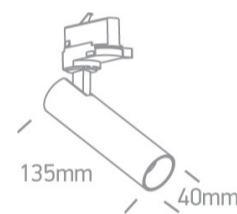

## 65108T/B/W

8W COB Track Spot, ideal for shops and showrooms.

Complete with dimmable driver.

Complies with standard EN60598-1 and any other specific standards.

### Dimensions

### Physical Specification

Item Group	10 Track Spots
Family	The COB Compact Cylinder Range
Order Code	65108T/B/W
Colour	Black
Material	Aluminium
Shape	Circular
Height	135mm

Diameter	40mm
Track mounted	Yes
Indoor	Yes
Adjustable	2 Directions

#### Packing Info

Box Length	12cm
Box Width	8,5cm
Box Height	17cm
Pcs/Carton	24
Barcode	5291889058434
HS Code	9405409900

Certification & Warranty

Warranty

2 Years

Weee Directive

Yes

switch to  
**one light!**