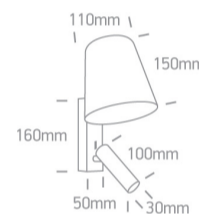

14 Wall & Ceiling LED>Reading Spots Aluminium

65142/W/W

3W COB LED bedside adjustable fitting with aluminium shade ideal for room hotel installation, IP20.

Complete with driver.

Complies with standard EN60598-1 and any other specific standards.

Downloads

Dimensions

Physical Specification

Item Group	14 Wall & Ceiling LED
Family	Reading Spots Aluminium
Order Code	65142/W/W
Colour	White
Material	Aluminium
Surface Wall	Yes
Indoor	Yes
Adjustable	2 Directions

Electrical Characteristics

Gear	Built In
------	----------

Fitting + Driver

Input Voltage	220-240V
50 Hz	Yes
60 Hz	Yes
Safety Class	
Power(Watts)	3W
IP Rating	IP20
Light Source	LED built in
Dimmable	No
F Mark	