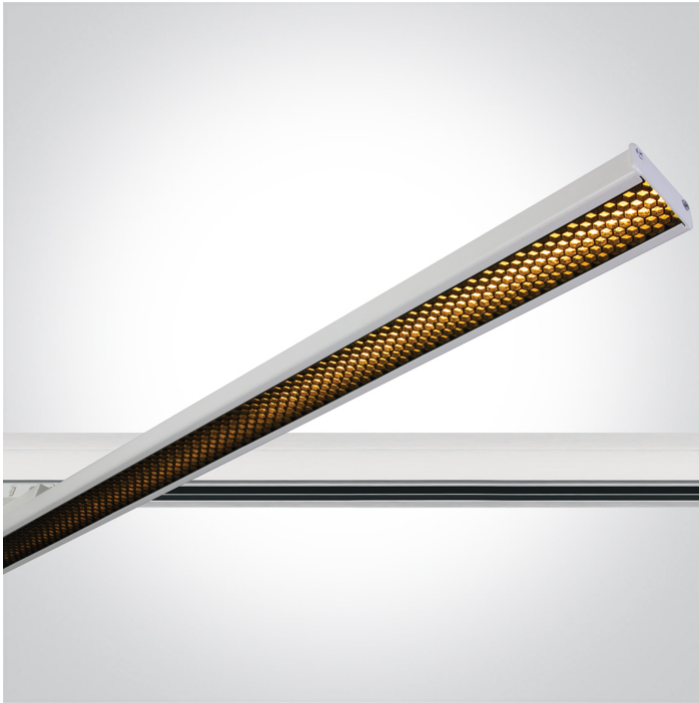

09 Track Lights > Linear Track Lights CCT V

65172BT/W/V

CCT Variable LED Linear track light, high lumen output ideal for shops and showrooms.

Complete with driver.

Complies with standard EN60598-1 and any other specific standards.

Downloads

Dimensions

Physical Specification

Item Group	09 Track Lights
Family	Linear Track Lights CCT V
Order Code	65172BT/W/V
Colour	White
Material	Aluminium
Diffuser Material	Plastic
Shape	Rectangular
Length	1180mm
Width	45mm
Height	30mm
Track mounted	Yes
Indoor	Yes

Adjustable

1 Direction

Electrical Characteristics

Gear

Built In

Fitting + Driver

Input Voltage

220-240V