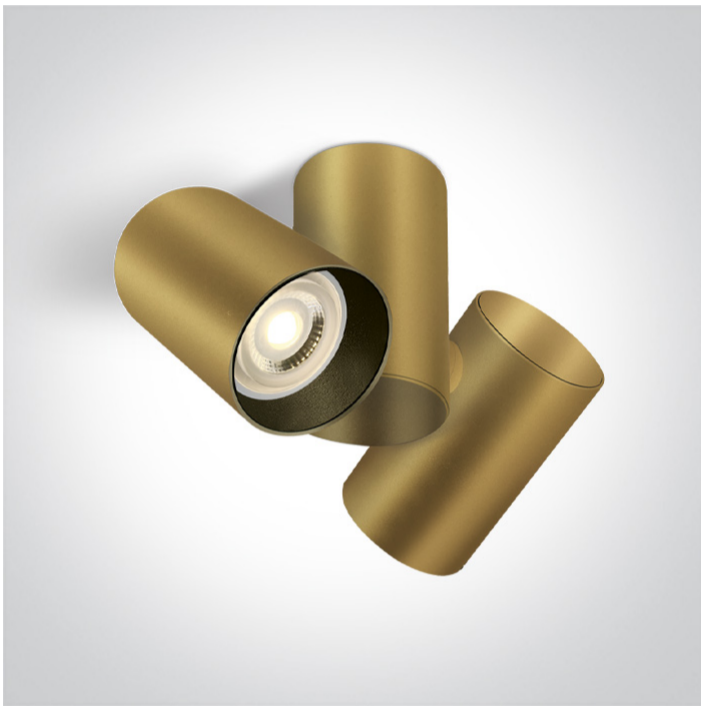

New 2023 Edition 2>Wall & Ceiling

65205E/CH

2x10W MR16 GU10 Dark Light Adjustable Ceiling Light.

Complete with black and brass reflectors.

Complies with standard EN60598-1 and any other specific standards.

Downloads

Dimensions

Gallery

Physical Specification

| | |
|------------|--------------------|
| Item Group | New 2023 Edition 2 |
| Family | Wall & Ceiling |
| Order Code | 65205E/CH |
| Colour | Champagne |
| Material | Aluminium |
| Shape | Circular |
| Height | 95mm |

| | |
|-----------------|-------------|
| Diameter | 58mm |
| Surface Ceiling | Yes |
| Surface Wall | Yes |
| Indoor | Yes |
| Adjustable | 1 Direction |

Electrical Characteristics

| | |
|------------------|---|
| Gear | No |
| Fitting + Driver | |
| Input Voltage | 100-240V |
| 50 Hz | Yes |
| 60 Hz | Yes |
| Safety Class |  |
| Power(Watts) | 2x10W |
| IP Rating | IP20 |
| Light Source | Replaceable lamp |
| Lamp Holder | GU10 |
| Number of Lamps | 2 |
| Dimmable | N/A |
| F Mark |  |