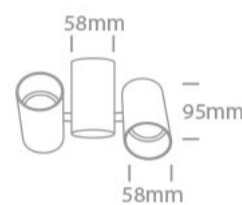

New 2023 Edition 2>Wall & Ceiling

65205E/CH

2x10W MR16 GU10 Dark Light Adjustable Ceiling Light.

Complete with black and brass reflectors.

Complies with standard EN60598-1 and any other specific standards.

Downloads

Dimensions

Gallery

Physical Specification

| | |
|------------|--------------------|
| Item Group | New 2023 Edition 2 |
| Family | Wall & Ceiling |
| Order Code | 65205E/CH |
| Colour | Champagne |
| Material | Aluminium |
| Shape | Circular |
| Height | 95mm |

| | |
|-----------------|-------------|
| Diameter | 58mm |
| Surface Ceiling | Yes |
| Surface Wall | Yes |
| Indoor | Yes |
| Adjustable | 1 Direction |

Electrical Characteristics

| | |
|------------------|---|
| Gear | No |
| Fitting + Driver | |
| Input Voltage | 100-240V |
| 50 Hz | Yes |
| 60 Hz | Yes |
| Safety Class |  |
| Power(Watts) | 2x10W |
| IP Rating | IP20 |
| Light Source | Replaceable lamp |
| Lamp Holder | GU10 |
| Number of Lamps | 2 |
| Dimmable | N/A |
| F Mark |  |