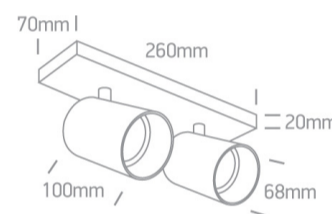

## 65205N/MG

2x10W Retro surface wall and ceiling decorative MR16 GU10 Spot.

Complies with standard EN60598-1 and any other specific standards.

### Dimensions

### Physical Specification

Item Group	18 Decorative
Family	The Retro GU10 Spots
Order Code	65205N/MG
Colour	Metal Grey
Material	Aluminium
Shape	Rectangular
Length	260mm
Width	70mm
Height	20mm
Surface Ceiling	Yes
Surface Wall	Yes
Indoor	Yes

## Packing Info

Box Length

30,5cm

Box Width

12,5cm

Box Height

8,5cm

Box Weight