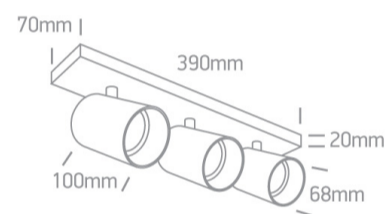

18 Decorative>The Retro GU10 Spots

65305N/B

3x10W Retro surface wall and ceiling decorative MR16 GU10 Spot.

Complies with standard EN60598-1 and any other specific standards.

Downloads

Dimensions

Physical Specification

Item Group	18 Decorative
Family	The Retro GU10 Spots
Order Code	65305N/B
Colour	Black
Material	Aluminium
Shape	Rectangular
Length	390mm
Width	70mm
Height	20mm
Surface Ceiling	Yes
Surface Wall	Yes
Indoor	Yes

Adjustable

2 Directions

Electrical Characteristics

Gear

No

Fitting + Driver

Input Voltage

100-240V

43cm

Box Width

8,5cm

Box Height

13cm

Pcs/Carton

24

Barcode