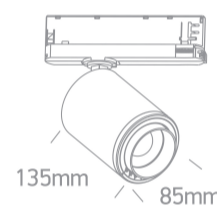

## 65650CT/B/W

30W adjustable beam 20°-60° track spot with COB LED, ideal for shops and showrooms.

Supplied with electronic high frequency control driver as standard.

Complies with standard EN60598-1 and any other specific standards.

### Dimensions