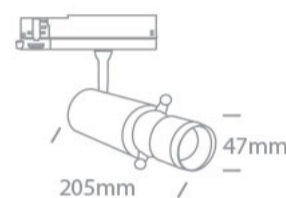

New 2023 Edition 2>Track Lights

65668T/B/W

12W COB LED track spot with adjustable shape beam

Complete with 300mA driver.

Complies with standard EN60598-1 and any other specific standards.

Downloads

Dimensions

Related items

40001A/B

40002A/B

40003A/B

Physical Specification

Item Group	New 2023 Edition 2
Family	Track Lights
Order Code	65668T/B/W
Colour	Black
Material	Aluminium
Shape	Circular
Height	205mm

Diameter	47mm
Track mounted	Yes
Indoor	Yes
Adjustable	2 Directions

Electrical Characteristics

Gear	Built In
Fitting + Driver	
Input Voltage	220-240V
50 Hz	Yes
60 Hz	Yes
Safety Class	
Power(Watts)	12W
IP Rating	IP20
Light Source	LED built in
Dimmable	No

Fitting	
Input Type	Constant Current
Input Current	300mA
Voltage	38V
Safety Class	
Power(Watts)	11,4W
IP Rating	IP20
Light Source	LED built in
LED Type	COB
LED Brand	Cree