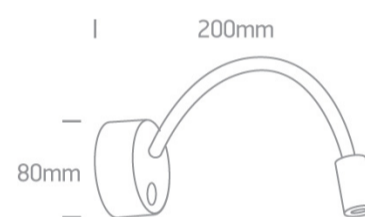

14 Wall & Ceiling LED>Reading Spots Aluminium

65738A/B/W

3W COB LED bedside adjustable fitting ideal for room hotel installation, IP20.

Complete with driver.

Complies with standard EN60598-1 and any other specific standards.

Downloads

Dimensions

Physical Specification

Item Group	14 Wall & Ceiling LED
Family	Reading Spots Aluminium
Order Code	65738A/B/W
Colour	Black
Material	Aluminium
Shape	Circular
Height	200mm
Diameter	80mm
Surface Wall	Yes
Indoor	Yes
Adjustable	2 Directions

Gear		Built In	
Fitting + Driver			
Input Voltage		100-240V	
50 Hz		Yes	
60 Hz		Yes	
Safety Class			
Power(Watts)		3W	
IP Rating		IP20	
Light Source		LED built in	
Dimmable		No	
F Mark			

Fitting			
Input Type		Constant Current	
Input Current		700mA	
Voltage		4V	
Safety Class			
Power(Watts)		2,8W	
IP Rating		IP20	
Light Source		LED built in	
LED Type		COB	
LED Brand		Lumileds	

Illumination Data

Colour Temperature	3000K
Lumen Output	160lm
Light Efficiency	53,33lm/W
CRI	85
Beam Angle	36°
Illumination Diagram	

Packing Info

Box Length	18,5cm
Box Width	18,5cm
Box Height	8,5cm
Box Weight	0,46Kg
Pcs/Carton	24
Barcode	5291889055280
HS Code	9405409900