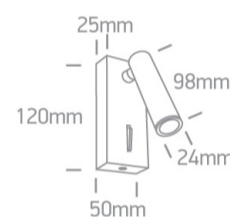

14 Wall & Ceiling LED>Reading Spots Aluminium

65746/B/W

3W COB LED bedside adjustable fitting , ideal for room hotel installation, IP20.

Complete with driver.

Complies with standard EN60598-1 and any other specific standards.

Downloads

Dimensions

Physical Specification

Item Group	14 Wall & Ceiling LED
Family	Reading Spots Aluminium
Order Code	65746/B/W
Colour	Black
Material	Aluminium
Shape	Rectangular
Length	50mm
Width	25mm
Height	120mm
Surface Wall	Yes
Indoor	Yes
Adjustable	2 Directions