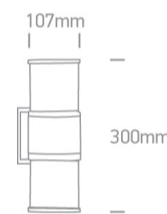

20 Garden & Underwater>The E27 Tube Lights Die cast

67098/BR

2X20W, E27 Garden Tube Lights IP54.

Complies with standard EN60598-1 and any other specific standards.

Downloads

Dimensions

Physical Specification

Item Group	20 Garden & Underwater
Family	The E27 Tube Lights Die cast
Order Code	67098/BR
Colour	Rust Brown
Material	Die Cast
Shape	Rectangular
Length	107mm
Width	300mm
Surface Wall	Yes
Outdoor	Yes
Adjustable	No