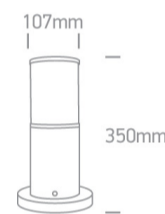

20 Garden & Underwater>The E27 Tube Lights Die cast

67100/BR

20W, E27 Tubes Lights IP54.

Complies with standard EN60598-1 and any other specific standards.

Downloads

Dimensions

Physical Specification

Item Group	20 Garden & Underwater
Family	The E27 Tube Lights Die cast
Order Code	67100/BR
Colour	Rust Brown
Material	Die Cast
Shape	Circular
Height	350mm
Diameter	107mm
Inground	Yes
Outdoor	Yes
Adjustable	No