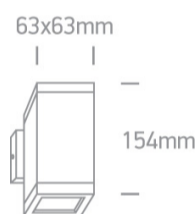

13 Wall & Ceiling>GU10 Outdoor Cubes Die cast

67130A/BR

GU10, 2X35W, wall outdoor cube, IP54.

Complies with standard EN60598-1 and any other specific standards.

Downloads **Dimensions**

Physical Specification

Product Type	Fitting
Item Group	13 Wall & Ceiling
Family	GU10 Outdoor Cubes Die cast
Order Code	67130A/BR
Colour	Rust Brown
Material	Die Cast
Shape	Rectangular
Length	63mm
Width	63mm
Height	154mm
Surface Wall	Yes
Indoor	Yes

Box Width	9cm
-----------	-----

Box Height	16cm
------------	------

Box Weight	0,7kg
------------	-------

Pcs/Carton	20
------------	----

Barcode	5291889036623
---------	---------------

HS Code	9405409900
---------	------------