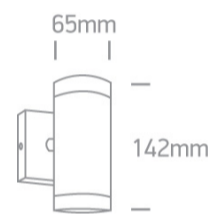

13 Wall & Ceiling>GU10 Outdoor Cylinders Die cast

67130/BR

GU10, 2X35W, wall outdoor cylinder, IP54.

Complies with standard EN60598-1 and any other specific standards.

Downloads

Dimensions

Physical Specification

Item Group	13 Wall & Ceiling
Family	GU10 Outdoor Cylinders Die cast
Order Code	67130/BR
Colour	Rust Brown
Material	Die Cast
Shape	Circular
Height	142mm
Diameter	65mm
Surface Wall	Yes
Indoor	Yes
Outdoor	Yes
Adjustable	No

Power(Watts)

2x35W

IP Rating

IP54

Light Source

Replaceable lamp

Lamp Holder

GU10

## Packing Info

Box Length

12cm

Box Width

9cm

Box Height

15cm

Box Weight