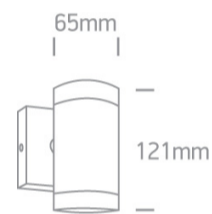

13 Wall & Ceiling>GU10 Outdoor Cylinders Die cast

**67130E/BR**

35W MR16 GU10 Die Cast, GU10 Outdoor Cylinders.

Complies with standard EN60598-1 and any other specific standards

Downloads

Dimensions

Physical Specification

Item Group	13 Wall & Ceiling
Family	GU10 Outdoor Cylinders Die cast
Order Code	67130E/BR
Colour	Rust Brown
Material	Die Cast
Shape	Circular
Height	121mm
Diameter	65mm
Surface Wall	Yes
Indoor	Yes
Outdoor	Yes
Adjustable	No

Power(Watts)

35W

IP Rating

IP54

Light Source

Replaceable lamp

Lamp Holder

GU10