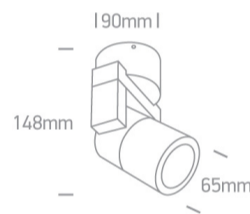

## 67164/BR

35W MR16 GU10 Indoor/Outdoor Spots.

Complies with standard EN60598-1 and any other specific standards.

### Dimensions