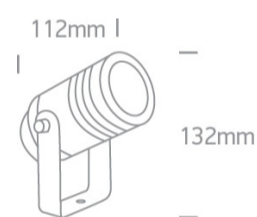

20 Garden & Underwater > GU10 Garden Spots

67198G/B

35W garden spot, MR16, GU10, IP65, supplied with spike, for garden illumination.

Complies with standard EN60598-1 and any other specific standards.

Downloads

Dimensions

Gallery

Physical Specification

Item Group	20 Garden & Underwater
Family	GU10 Garden Spots
Order Code	67198G/B
Colour	Black
Material	Aluminium
Shape	Circular
Height	112mm

Diameter	132mm
Surface Ceiling	Yes
Surface Wall	Yes
Surface Floor/Ground	Yes
Outdoor	Yes
Adjustable	1 Direction

Electrical Characteristics

Gear	No
Fitting + Driver	
Input Voltage	220-240V
50 Hz	Yes
60 Hz	Yes
Safety Class	
Power(Watts)	35W
IP Rating	IP65
Light Source	Replaceable lamp
Number of Lamps	1
Dimmable	No
Cable Length	150cm
F Mark	

Illumination Data

Illumination Diagram	
----------------------	---

Packing Info

Box Length	11cm
Box Width	9cm
Box Height	19cm

Box Weight	0,658Kg
Pcs/Carton	12
Barcode	5291889060062
HS Code	9405409900

Energy Label