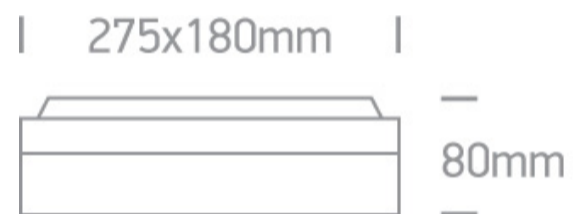

13 Wall & Ceiling>The Square E27 Outdoor Plafo Die cast

67208B/G

2X20W E27 Die Cast, Square E27 Outdoor Plafo

Complies with standard EN60598-1 and any other specific standards

Downloads

Dimensions

Physical Specification

Item Group	13 Wall & Ceiling
Family	The Square E27 Outdoor Plafo Die cast
Order Code	67208B/G
Colour	Grey
Material	Die Cast
Shape	Rectangular
Length	275mm
Width	180mm
Height	80mm
Surface Ceiling	Yes
Surface Wall	Yes
Indoor	Yes