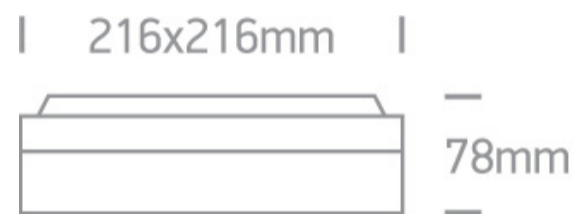

13 Wall & Ceiling>The Square E27 Outdoor Plafo Die cast

67208/G

20W E27 Die Cast, Square E27 Outdoor Plafo

Complies with standard EN60598-1 and any other specific standards

Downloads

Dimensions

Physical Specification

Item Group	13 Wall & Ceiling
Family	The Square E27 Outdoor Plafo Die cast
Order Code	67208/G
Colour	Grey
Material	Die Cast
Shape	Rectangular
Length	216mm
Width	216mm
Height	78mm
Surface Ceiling	Yes
Surface Wall	Yes
Indoor	Yes