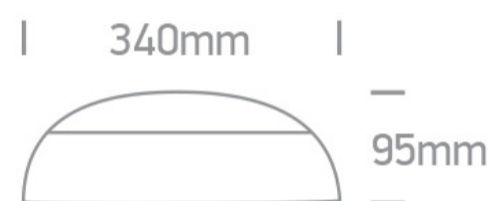

New 2022 Edition 3>Plafo

67218E/W

15W Emergency LED plafo light, IP65, ideal for both indoor and outdoor installation.

Supplied with non-dimmable LED driver.

Complies with standard EN60598-1 and any other specific standards.

Downloads

Dimensions

Related items

67218R/B

Physical Specification

Item Group	New 2022 Edition 3
Family	Plafo
Order Code	67218E/W
Colour	White
Material	Plastic
Diffuser Material	PC
Shape	Circular

Height	95mm
Diameter	340mm
Surface Ceiling	Yes
Indoor	Yes
Outdoor	Yes
Adjustable	No
IK Rating	10