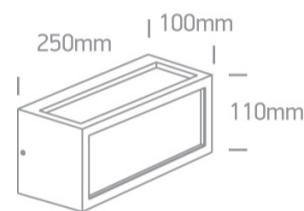

13 Wall & Ceiling > Outdoor E27 Square Die cast

67328/AN

12W Outdoor E27 Square Die Cast

Complies with standard EN60598-1 and any other specific standards

Downloads

Dimensions

Physical Specification

Item Group	13 Wall & Ceiling
Family	Outdoor E27 Square Die cast
Order Code	67328/AN
Colour	Anthracite
Material	Die Cast
Diffuser Material	PC
Shape	Rectangular
Length	250mm
Width	100mm
Height	110mm
Surface Wall	Yes
Indoor	Yes