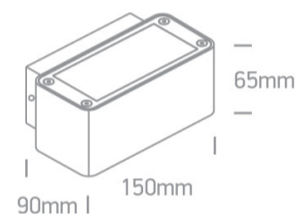

14 Wall & Ceiling LED>Outdoor Wall Up & Down Lights Die cast

67342/G/W

4x3W LED wall light, IP54, ideal for both indoor and outdoor installation.

Complete with driver.

Complies with standard EN60598-1 and any other specific standards.

Downloads

Dimensions

Gallery

Physical Specification

Item Group

14 Wall & Ceiling LED

Family

Outdoor Wall Up & Down Lights Die cast

Length

150mm

| | |
|--------------|------|
| Width | 90mm |
| Height | 65mm |
| Surface Wall | Yes |
| Indoor | Yes |
| Outdoor | Yes |
| Adjustable | No |

Electrical Characteristics

| Gear | Built In |
|------------------|---|
| Fitting + Driver | |
| Input Voltage | 220-240V |
| 50 Hz | Yes |
| 60 Hz | Yes |
| Safety Class |  |
| Power(Watts) | 4x3W |
| IP Rating | IP54 |
| Light Source | LED built in |
| Dimmable | No |
| F Mark |  |

Illumination Data

| | |
|----------------------|---|
| Colour Temperature | 3000K |
| Lumen Output | 350lm |
| Light Efficiency | 29,16lm/W |
| Illumination Diagram |  |

Packing Info

| | |
|------------|---------------|
| Box Length | 16cm |
| Box Width | 7cm |
| Box Height | 10cm |
| Box Weight | 0,9kg |
| Pcs/Carton | 12 |
| Barcode | 5291889034872 |
| HS Code | 9405409900 |