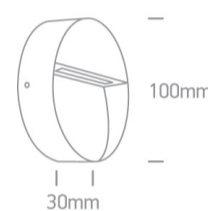

14 Wall & Ceiling LED>Round Indoor/Outdoor Wall Dark Lights Die cast

**67359/AN/W**

3W LED wall light, IP54, ideal for both indoor and outdoor installation.

Supplied with non-dimmable LED driver.

Complies with standard EN60598-1 and any other specific standards.

Downloads

Dimensions

Physical Specification

Item Group	14 Wall & Ceiling LED
Family	Round Indoor/Outdoor Wall Dark Lights Die cast
Order Code	67359/AN/W
Colour	Anthracite
Material	Die Cast
Shape	Circular
Height	30mm
Diameter	100mm
Surface Wall	Yes
Indoor	Yes
Outdoor	Yes