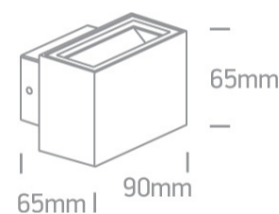

14 Wall & Ceiling LED>Outdoor Wall Up & Down Lights Die cast

67374/AN/W

2x3W LED wall light, IP54, ideal for both indoor and outdoor installation.

Complete with driver.

Complies with standard EN60598-1 and any other specific standards.

Downloads

Dimensions

Physical Specification

Item Group	14 Wall & Ceiling LED
Family	Outdoor Wall Up & Down Lights Die cast
Order Code	67374/AN/W
Colour	Anthracite
Material	Die Cast
Shape	Rectangular
Length	90mm
Width	65mm
Height	65mm
Surface Wall	Yes
Indoor	Yes
Outdoor	Yes

Packing Info

Box Length	7,5cm
Box Width	7,5cm
Box Height	11cm
Box Weight	0,4kg
Pcs/Carton	24
Barcode	5291889043591
HS Code	9405409900

Energy Label

Warranty

2 Years

Weee Directive

Yes

switch to
one light!