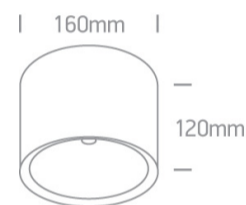

14 Wall & Ceiling LED>COB Outdoor Ceiling Cylinders

67380A/W/W

25W COB LED cylinder, IP54, suitable for indoor and outdoor installation.

Complete with non-dimmable LED driver.

Complies with standard EN60598-1 and any other specific standards.

Downloads

Dimensions

Gallery

Physical Specification

Item Group

14 Wall & Ceiling LED

Family

COB Outdoor Ceiling Cylinders

Order Code

67380A/W/W

Colour

White

Material

Aluminium

Shape

Circular

Height

160mm

Diameter	120mm
Surface Ceiling	Yes
Indoor	Yes
Outdoor	Yes

Electrical Characteristics

Gear	Built In
Fitting + Driver	
Input Voltage	100-240V
50 Hz	Yes
60 Hz	Yes
Safety Class	
Power(Watts)	25W
IP Rating	IP54
Light Source	LED built in
Dimmable	No
F Mark	