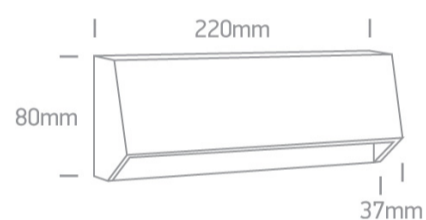

Downloads

Dimensions

Physical Specification

| | |
|-------------------|--|
| Item Group | 14 Wall & Ceiling LED |
| Family | Down Illumination Wall Lights ABS + PC |
| Order Code | 67386C/AN/W |
| Colour | Anthracite |
| Material | ABS |
| Diffuser Material | PC |
| Shape | Rectangular |
| Length | 220mm |
| Width | 37mm |
| Height | 80mm |
| Surface Wall | Yes |
| Indoor | Yes |

80

Illumination Diagram

Dark Light

Yes

Packing Info

Box Length

23cm

Box Width